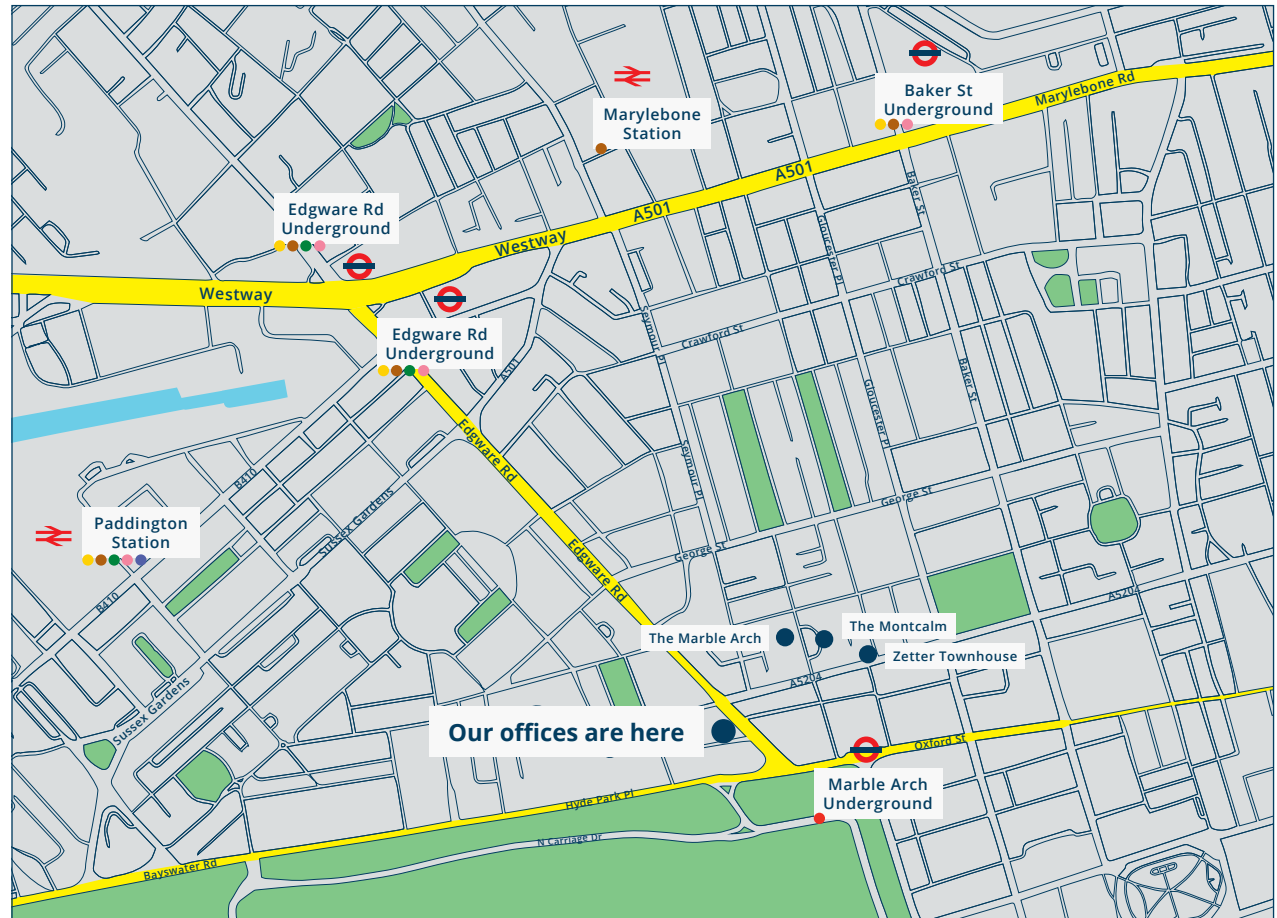

By Train

The closest station is Marble Arch station.

Walk west on Oxford St towards Marble Arch.
Continue onto Marble Arch. Turn right onto Edgware Road.
Take the pedestrian crossing.
Turn left onto Connaught Place.

Other close stations include:

London Paddington (Bakerloo, Circle, District, Hammersmith & City, TFL Rail)

Marylebone (Bakerloo, National Rail)

Edgware Road (Circle, Bakerloo, District, Hammersmith & City).

Lines From Stations

- | | |
|------------|----------------------|
| ● Bakerloo | ● Hammersmith & City |
| ● Circle | ● TFL Rail |
| ● District | ● Central |

BlueWaterEnergy